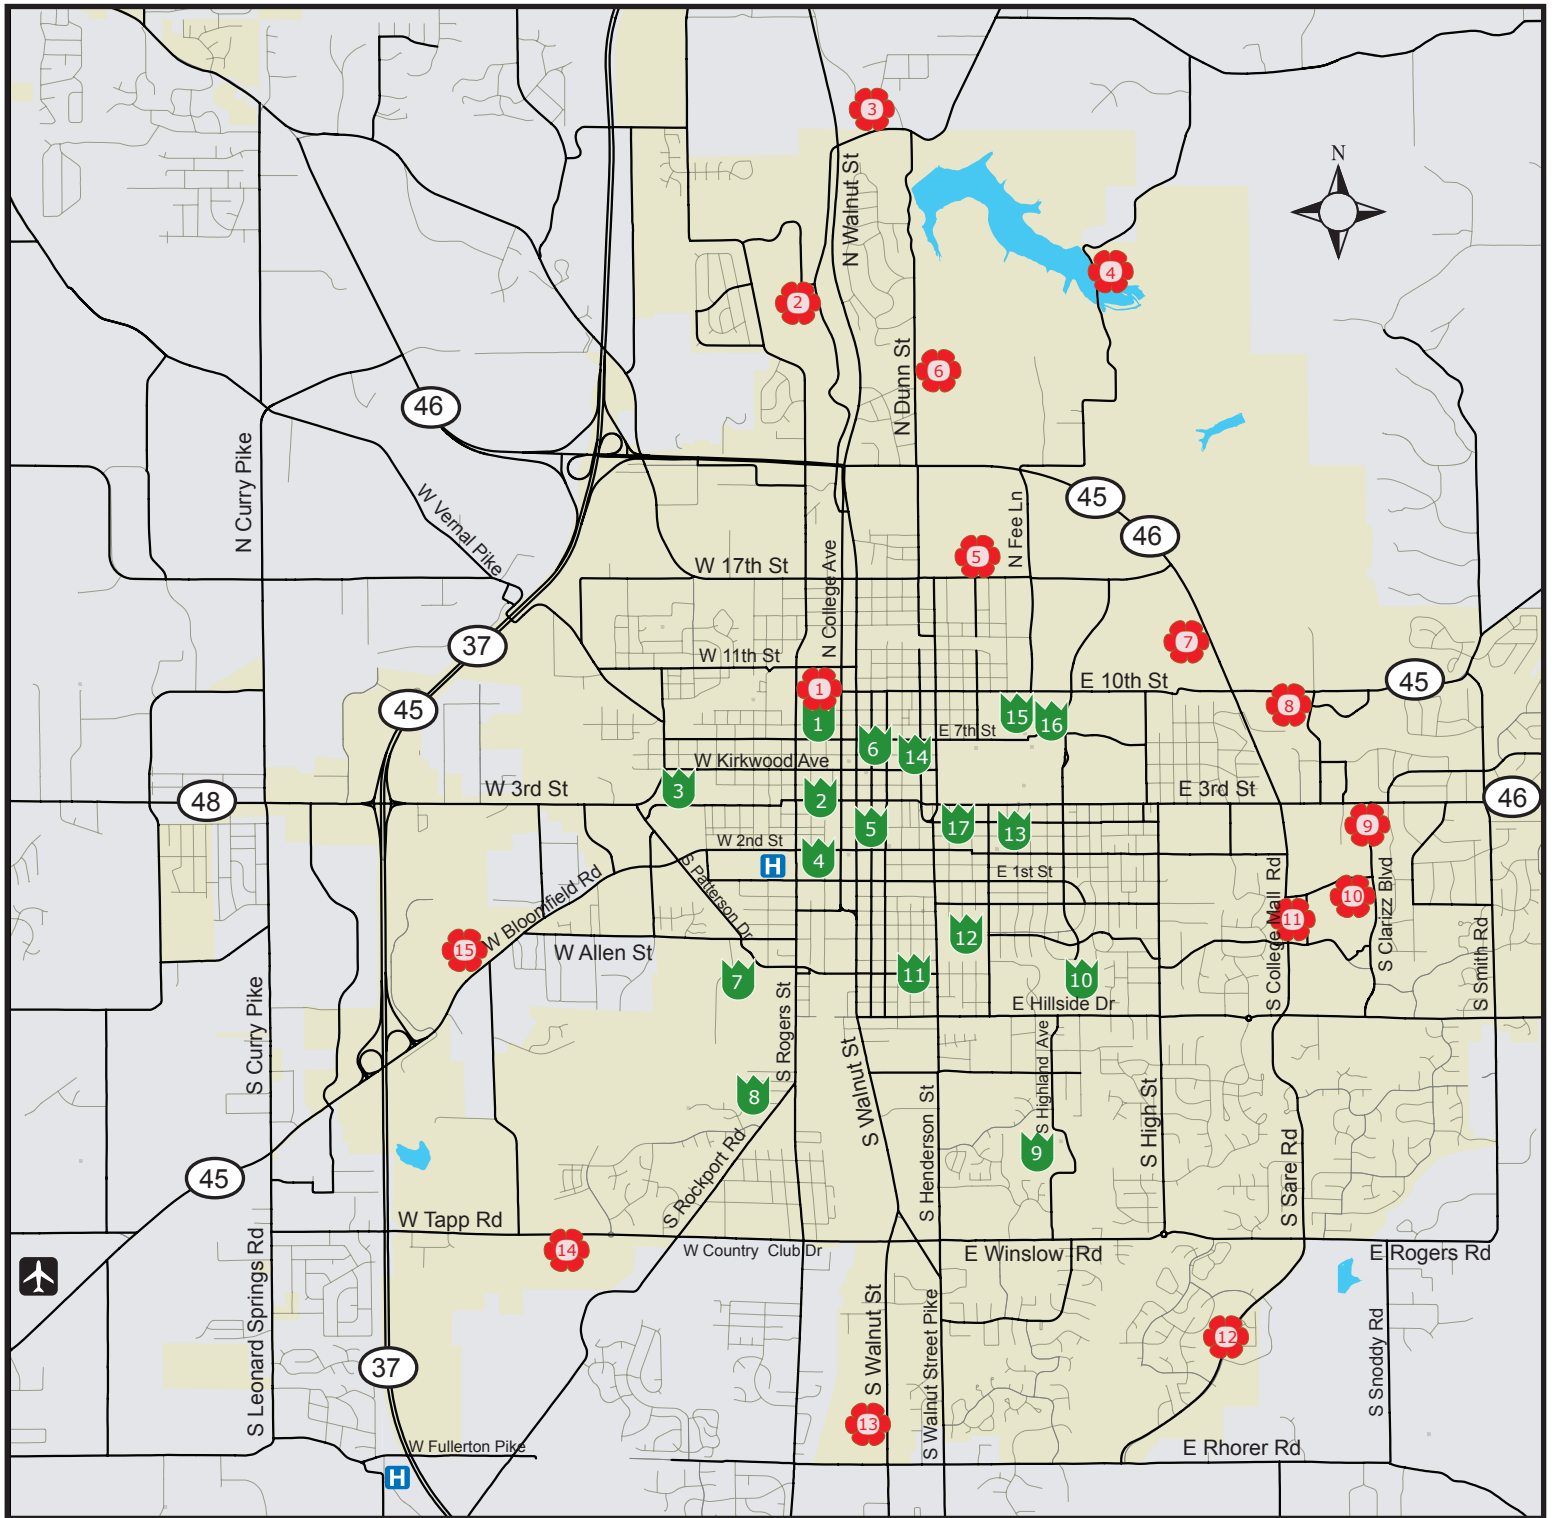

Bloomington In Bloom

Day 1 Sites

Day 2 Sites

July 27, 2009

- 1 Miller-Showers Park
- 2 Cascades Park
- 3 Ferguson Park Tree Nursery
- 4 Griffy Lake
- 5 E 17th St IU Athletic Complex
- 6 Jill's House
- 7 Hilltop Garden
- 8 Hinkle-Garton Farmstead
- 9 Clarizz Blvd Medians
- 10 Latimer Woods

- 11 College Mall Rd Medians
- 12 Renwick
- 13 Recycling Center
- 14 Woolery Quarry
- 15 Twin Lakes

- 1 Showers City Hall/
Farmers' Market
- 2 B-Line Trail/Wonderlab/
REALTORS Plaza
- 3 Rose Hill Cemetery
- 4 Seminary Park
- 5 Wylie House
- 6 Monroe County History Museum
- 7 Cook Pharmica (Patterson Dr)
- 8 Evergreen Village

- 9 Willie Streeter Community Gardens
- 10 Deer Park Manor/
Tarzian Nature Preserve
- 11 South Dunn Street
- 12 Bryan Park
- 13 Elm Heights (Garden Walk)
- 14 Von Lee
- 15 IU Arboretum
- 16 IU Art Museum/Lilly Library
- 17 IU Atwater Garage